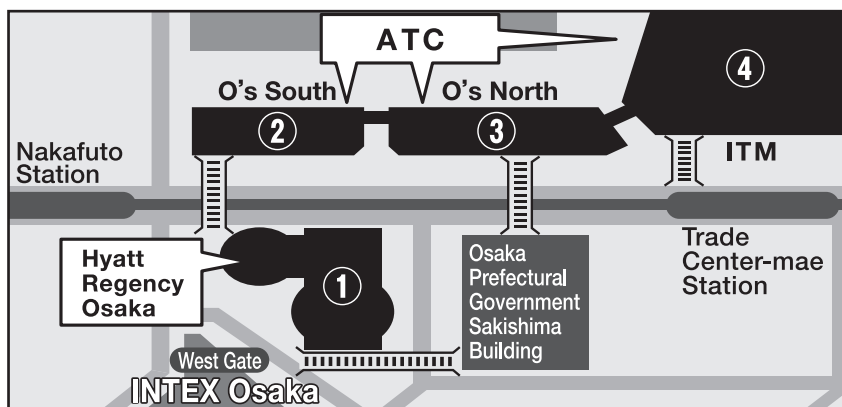

Enjoy special offers at following restaurants

● Show your visitor's/exhibitor's badge to take advantage of special offers.

Facility	Restaurant Name (Cuisine)	Open Hours () indicates last call.	Special Offer	Tel	
Hyatt Regency Osaka					
①	All day dining "The Cafe"	6:30 - 21:00 (Friday - 21:30)	10% discount on food and beverages (Not applicable to Ladies' Day menu & Business Friday lunch buffet)	06-6612-1234	
	Japanese Restaurant "Irodori"	11:30 - 14:00 17:30 - 21:00 (Friday - 21:30)	10% discount on food and beverages	06-6612-1234	
	Teppanyaki "Irodori"	11:30 - 14:00 17:30 - 21:00 (Friday - 21:30)	10% discount on food and beverages	06-6612-1234	
	Italian trattoria "Basilico"	11:30 - 14:00	10% discount on food and beverages	06-6612-1234	
	Bar "The Bay Lounge & Bar"	17:30 - 23:00 (Friday - 24:00)	10% discount on food and beverages	06-6612-1234	
ATC (Some may take breaks around 15:00 - 17:00. Please check with each restaurant)					
②	SHABUSEN (Shabu-Shabu, Smorgasbord)	11:00 - 22:00 (21:30)	One soft drink free	06-6612-2911	
	TSURUHASHI FUGETSU (Japanese Pizza)	11:00 - 22:00 (21:00)	10% discount (Upper limit 500 yen)	06-6615-5370	
③	TONKATSU TAKAGASU (Fried Pork Cutlet)	11:00 - 22:00 (21:30)	"The set menu" 100 yen discount	06-6615-5329	
	GYOZA SHUKE TAKAGASU	11:00 - 22:00 (21:30)	5% discount at dinner time	06-6615-5329	
	KINGEMON (Chinese Noodle)	11:00 - 22:00	"Extra serving noodle", "Topping of 100 yen" free of charge	06-6627-9527	
	TORIKYO KITCHEN SETSU	11:00 - 22:00	10% discount	06-4703-5243	
	ZENSAKUYA (Sobadokoro Izakaya)	11:00 - 22:00	50 yen discount (Except for "Service menu", "Drink", "Alcohol")	06-6612-8848	
	KOUKIYA	11:00 - 22:00	One soft drink free	06-6654-8031	
	Bey's Kitchen (Casual restaurant)	11:00 - 20:00	5% discount (Not applicable to All You Can Drink order alone)	06-6615-5411	
	OSAKA JYUBEI	11:00 - 20:00	5% discount (Applicable to food menu)	06-6614-4655	
	VERY BERRY SOUP	10:00 - 21:30 (21:00)	5% discount	06-4703-0629	
	KINEYA	11:00 - 22:00	One whiskey soda free (After 17:00)	06-6615-5309	
	DONDONTEI	11:00 - 22:00	5% discount	06-6615-5310	
	④	TAIYOUNOCAFE	8:00 - 20:00 (19:00)	10% discount (lunch/café)	06-4703-1212